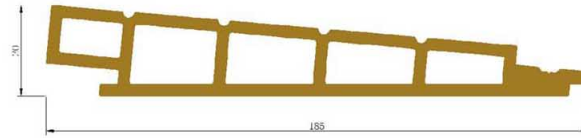

# WPC WALL CLADDING

TF-04D

Size: 185x30mm  
Surface: Groove

Surface

Groove

Color

Cedar

Red pine