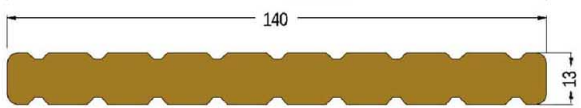

# WPC WALL CLADDING

TH-05C

TH-05D

Size: 140x13mm  
Surface: Groove