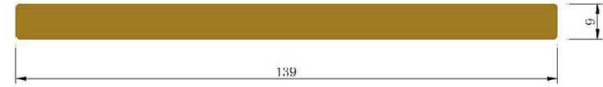

TH-05

Size: 139x9mm

Surface: Sanding, Brush, Embossing, 3D embossing