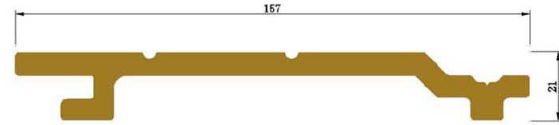

# WPC WALL CLADDING

TF-04K

Size: 157x21mm  
Surface: Groove

Surface

Groove

Color

Cedar

Red pine