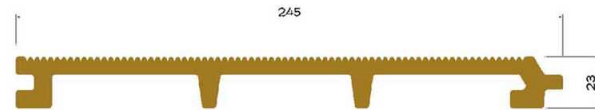

# WPC WALL CLADDING

TH-50

Size: 245x23mm  
Surface: Groove

Surface

Groove

Color

Cedar

Red pine