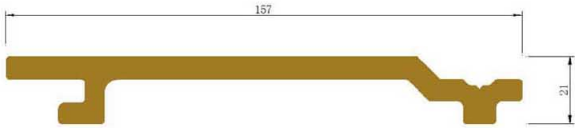

# WPC WALL CLADDING

CW-02

Size: 157x21mm  
Surface: 3D embossing