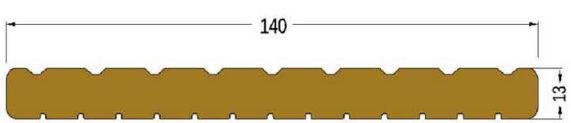

# WPC WALL CLADDING

TH-05C

TH-05D

Size: 140x13mm  
Surface: Groove