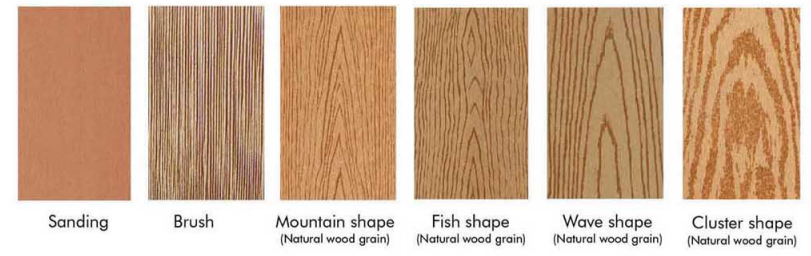

## Color

## Art Color

# WPC WALL CLADDING

TF-04E

Size: 140x21mm  
 Surface: Sanding, Brush, Embossing

## Surface

Sanding    Brush    Mountain shape (Natural wood grain)    Fish shape (Natural wood grain)    Wave shape (Natural wood grain)    Cluster shape (Natural wood grain)