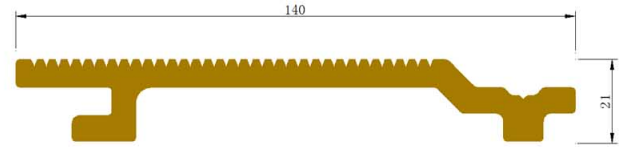

# WPC WALL CLADDING

TF-04N

Size: 140x21mm

Surface: Groove

Surface

Groove

Color

Cedar